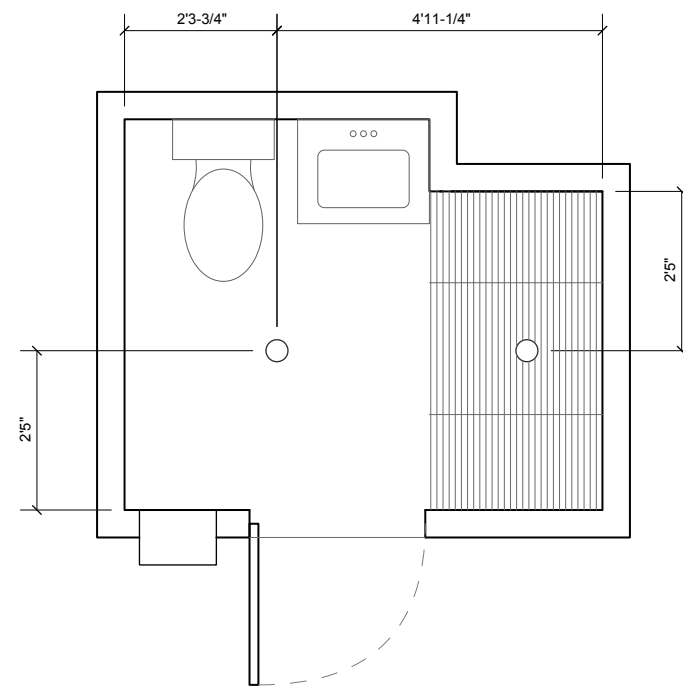

RCP

FF&E SHEET - DIPTHOME.COM																
STATUS	Tag	Image	Item	Finish/Description	Manufacturer	Supplier	Model Number/ Link	Quantity	Cost/Unit	Total Cost	Purchased By	Order Date	Expected Delivery	Notes		
IDEA			FLOOR TILE	white/cream	16x32	Tile Bar	<a href="https://www.tilebar.com/clay-calm-16x32-matte-porcelain-tile.html">https://www.tilebar.com/clay-calm-16x32-matte-porcelain-tile.html</a>	7.00	\$103.28	\$722.96					ESTIMATED	
IDEA			WALL TILE	Ribbon Maple or Grey		Tile Bar	<a href="https://www.tilebar.com/kenridge-ribbon-maple-24x48-matte-porcelain-tile.html">https://www.tilebar.com/kenridge-ribbon-maple-24x48-matte-porcelain-tile.html</a>	5.00	\$185.11	\$925.55					ESTIMATED	
IDEA			WALLPAPER	blue and white		Serena and Lily	<a href="https://www.serenaandlily.com/products/feather-wallpaper/30568?utm_source=google&amp;utm_medium=cpa&amp;utm_campaign=shopping&amp;gclid=CjwKCAjwvY6pBhA9EiwAMzmfwa6qfMzQpU-2NtG4Chmz3dtgc_Q8YHNe4haIFQu47hKV_WXoqsS8DqKXGZ7AchoC3TY0AvD_BwE">https://www.serenaandlily.com/products/feather-wallpaper/30568?utm_source=google&amp;utm_medium=cpa&amp;utm_campaign=shopping&amp;gclid=CjwKCAjwvY6pBhA9EiwAMzmfwa6qfMzQpU-2NtG4Chmz3dtgc_Q8YHNe4haIFQu47hKV_WXoqsS8DqKXGZ7AchoC3TY0AvD_BwE</a>	2.00	\$98.00	\$196.00				wallpaper on all walls without tile ceiling to be painted white		
IDEA			VANITY / SINK	Gloss Blue		Duravit	Wayfair	<a href="https://www.wayfair.com/Duravit-24-38-Wall-Mounted-Single-Bathroom-Vanity-Base-Only-LP5240L1995-K-W00307892.html?refid=Gx43445899706-W003078082-1691327261&amp;device=c&amp;ptid=903816352784&amp;network=ga&amp;targetid=pla-903816352784&amp;channel=GooglePLA&amp;ireid=113521627&amp;fid=1817&amp;pid=5B%5D=1691327261&amp;gclid=Cj0KCQw7JOpBhA9EiwAMzmfwaL3bobeTU6Xtv04oA9NNVzdkmZCJENeTFoLLNo">https://www.wayfair.com/Duravit-24-38-Wall-Mounted-Single-Bathroom-Vanity-Base-Only-LP5240L1995-K-W00307892.html?refid=Gx43445899706-W003078082-1691327261&amp;device=c&amp;ptid=903816352784&amp;network=ga&amp;targetid=pla-903816352784&amp;channel=GooglePLA&amp;ireid=113521627&amp;fid=1817&amp;pid=5B%5D=1691327261&amp;gclid=Cj0KCQw7JOpBhA9EiwAMzmfwaL3bobeTU6Xtv04oA9NNVzdkmZCJENeTFoLLNo</a>	1.00	\$1,879.00	\$1,879.00					
IDEA		EXISTING	TOILET	white		Kohler	EXISTING									
IDEA			SINK FAUCET	Brass		Kohler	Build	<a href="https://www.build.com/kohler-k-14406-4/s5590687-uid=4117037&amp;searchid=azSLxMdCqB">https://www.build.com/kohler-k-14406-4/s5590687-uid=4117037&amp;searchid=azSLxMdCqB</a>	1.00	\$758.44	\$758.44					
IDEA			SINK DRAIN	to match						\$50.00					ESTIMATED PRICE	
			SHOWER DRAIN	BRASS		Signature Hardware	<a href="https://www.signaturehardware.com/24-in-cohen-linear-tile-in-shower-drain-with-drain-flange-polished-brass/443315.html?gclid=CjwKCAjwvY6pBhA9EiwAMzmfwa6qfMzQpU-2NtG4Chmz3dtgc_Q8YHNe4haIFQu47hKV_WXoqsS8DqKXGZ7AchoC3TY0AvD_BwE">https://www.signaturehardware.com/24-in-cohen-linear-tile-in-shower-drain-with-drain-flange-polished-brass/443315.html?gclid=CjwKCAjwvY6pBhA9EiwAMzmfwa6qfMzQpU-2NtG4Chmz3dtgc_Q8YHNe4haIFQu47hKV_WXoqsS8DqKXGZ7AchoC3TY0AvD_BwE</a>	1.00	\$270.00	\$270.00						
IDEA			SHOWER	Brass		Kohler	Build	<a href="https://www.build.com/product/summary/16324677-uid=4194919&amp;jmltest=gg-gbav2_4194919&amp;mv2=1&amp;&amp;&amp;&amp;source=gg-gba-pla_4194919/c/1707632159/a68158384138/c/nc&amp;gclid=CjwKCAjwvY6pBhA9EiwAMzmfwa6qfMzQpU-">https://www.build.com/product/summary/16324677-uid=4194919&amp;jmltest=gg-gbav2_4194919&amp;mv2=1&amp;&amp;&amp;&amp;source=gg-gba-pla_4194919/c/1707632159/a68158384138/c/nc&amp;gclid=CjwKCAjwvY6pBhA9EiwAMzmfwa6qfMzQpU-</a>	1.00	\$1,977.90	\$1,977.90					
IDEA			BATHROOM ACCESSORIES / HANG BARS	Brass						\$150.00					locations to be confirmed ESTIMATED PRICE	
IDEA			SCONCE	Brass			<a href="https://www.westelm.com/products/fluted-double-short-indoor-outdoor-sconce-w49517-catalogId:71&amp;sku=7565102&amp;cm_ver=PLA&amp;cm_cat=Google&amp;cm_pla=Lighting%20%3E%20Scnces&amp;region_id=669950&amp;cm_lte=7565102_14465514686&amp;gclid=CjwKCAjwvY6pBhA9EiwAMzmfwa6qfMzQpU-2NtG4Chmz3dtgc_Q8YHNe4haIFQu47hKV_WXoqsS8DqKXGZ7AchoC3TY0AvD_BwE">https://www.westelm.com/products/fluted-double-short-indoor-outdoor-sconce-w49517-catalogId:71&amp;sku=7565102&amp;cm_ver=PLA&amp;cm_cat=Google&amp;cm_pla=Lighting%20%3E%20Scnces&amp;region_id=669950&amp;cm_lte=7565102_14465514686&amp;gclid=CjwKCAjwvY6pBhA9EiwAMzmfwa6qfMzQpU-2NtG4Chmz3dtgc_Q8YHNe4haIFQu47hKV_WXoqsS8DqKXGZ7AchoC3TY0AvD_BwE</a>	1.00	\$199.00	\$199.00						
IDEA			MEDICINE CABINET	Brass		Kohler	Kohler	<a href="https://www.kohler.com/en/products/mirrors-and-medicine-cabinets/shop-mirrors-and-medicine-cabinets/verdera-20-x-40-capsule-framed-medicine-cabinet-35574?skuld=35574-BGL&amp;id=ps_goo_kbus_dtc_2023_19598672588_id3&amp;gclid=Cj0KCQw7JOpBhA9EiwAMzmfwaL3bobeTU6Xtv04oA9NNVzdkmZCJENeTFoLLNo">https://www.kohler.com/en/products/mirrors-and-medicine-cabinets/shop-mirrors-and-medicine-cabinets/verdera-20-x-40-capsule-framed-medicine-cabinet-35574?skuld=35574-BGL&amp;id=ps_goo_kbus_dtc_2023_19598672588_id3&amp;gclid=Cj0KCQw7JOpBhA9EiwAMzmfwaL3bobeTU6Xtv04oA9NNVzdkmZCJENeTFoLLNo</a>	1.00	\$506.25	\$506.25				20 x 40	