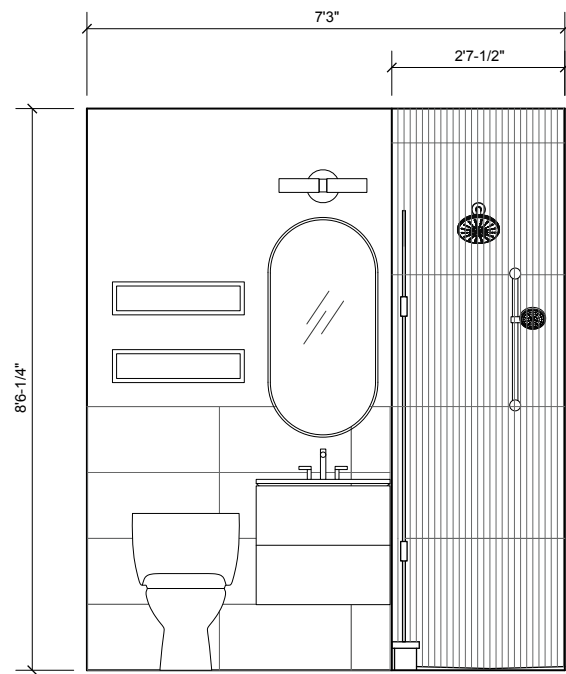

FRONT ELEVATION