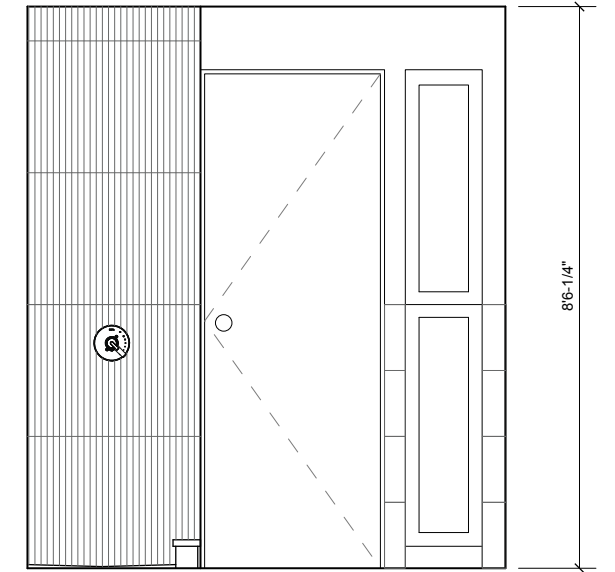

BACK ELEVATION